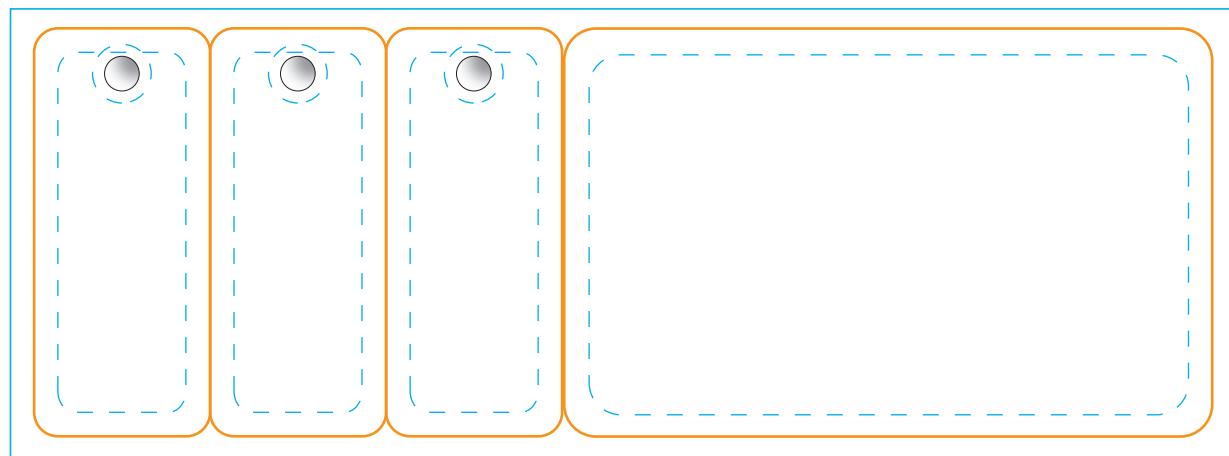

# CARD PLUS 3 KEY TAGS

OVERALL SIZE: 6.125" x 2.125"

CR80 SIZE: 3.375" x 2.125"

KEY TAGS SIZE: 2.125" X .91667"

FRONT

**IMPORTANT!**  
If your color or image touches this edge, then you must extend it to the blue line. This applies to all four edges, on both the front and the back.

**IMPORTANT!**  
If your color or image touches this edge, then you must extend it to the blue line. This applies to all four edges, on both the front and the back.

**IMPORTANT!**  
This is a safety area. Please do not let type or anything important go beyond the dotted lines - it runs the risk of being cut off in the diecutting process.