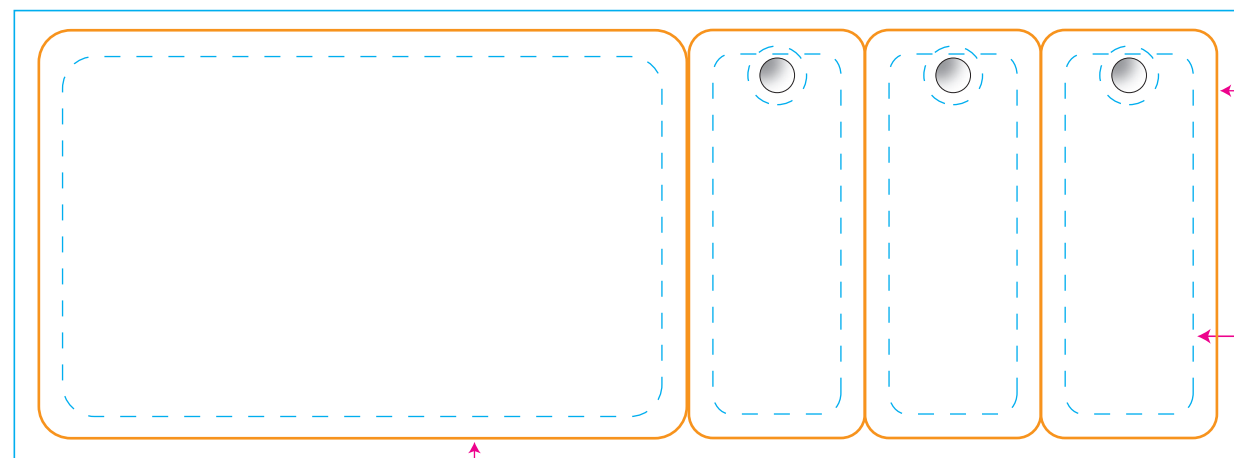

# CARD PLUS 3 KEY TAGS

OVERALL SIZE: 6.125" x 2.125"

CR80 SIZE: 3.375" x 2.125"

KEY TAGS SIZE: 2.125" X .91667"

FRONT

**IMPORTANT!**  
If your color or image touches this edge, then you must extend it to the blue line. This applies to all four edges, on both the front and the back.

**IMPORTANT!**  
If your color or image touches this edge, then you must extend it to the blue line. This applies to all four edges, on both the front and the back.

**IMPORTANT!**  
This is a safety area. Please do not let type or anything important go beyond the dotted lines - it runs the risk of being cut off in the diecutting process.