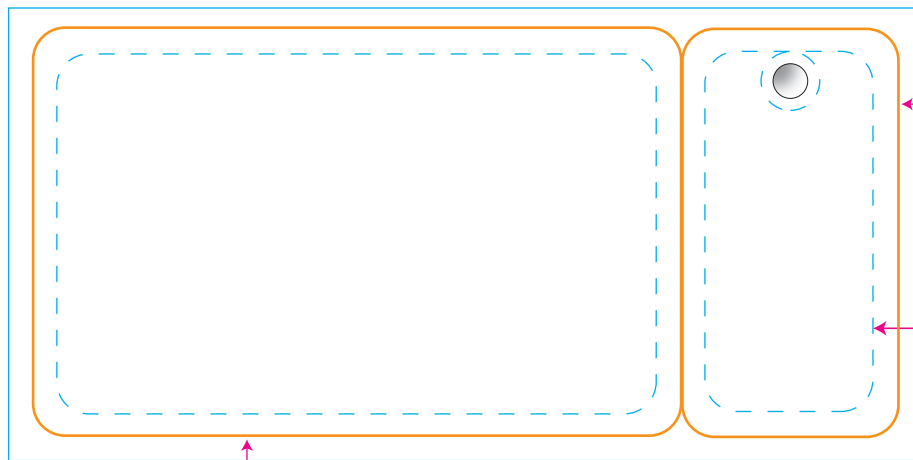

CARD PLUS 1 KEY TAG

CR80 SIZE: 3.375" x 2.125"

KEY TAG SIZE: 2.125" X 1.25"

IMPORTANT INFORMATION BEFORE YOU SEND YOUR ARTWORK TO TELE-PAK:

1. PLEASE KEEP YOUR ARTWORK IN LAYERS, DO NOT FLATTEN IT.
2. PLEASE OUTLINE ALL FONTS/TYPE IN ILLUSTRATOR (OR RASTERIZE THEM IN PHOTOSHOP).
3. IF USING ANY OTHER PROGRAM, PLEASE INCLUDE THE FONT FILES WHEN SENDING IN THE ARTWORK.

FRONT

IMPORTANT!

If your color or image touches this edge, then you must extend it to the blue line. This applies to all four edges, on both the front and the back.

IMPORTANT!

If your color or image touches this edge, then you must extend it to the blue line. This applies to all four edges, on both the front and the back.