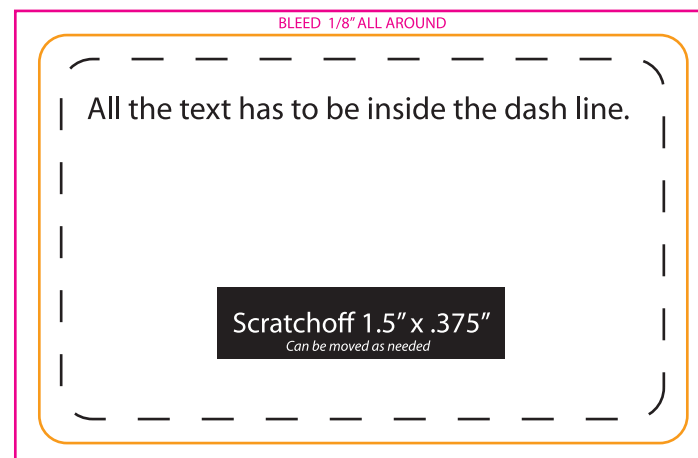

# Cr80 Credit Card Sized 3.375" x 2.125"

If a picture or colored area touch the edges of the card please extend them to form the bleed.

FRONT

Standard Cr80

BACK

1/2" Mag Stripe

BACK

5/16" Mag Stripe

BACK

Cr80 with Scratchoff

BACK

Cr80 with Luggage Tag Cutout

BACK