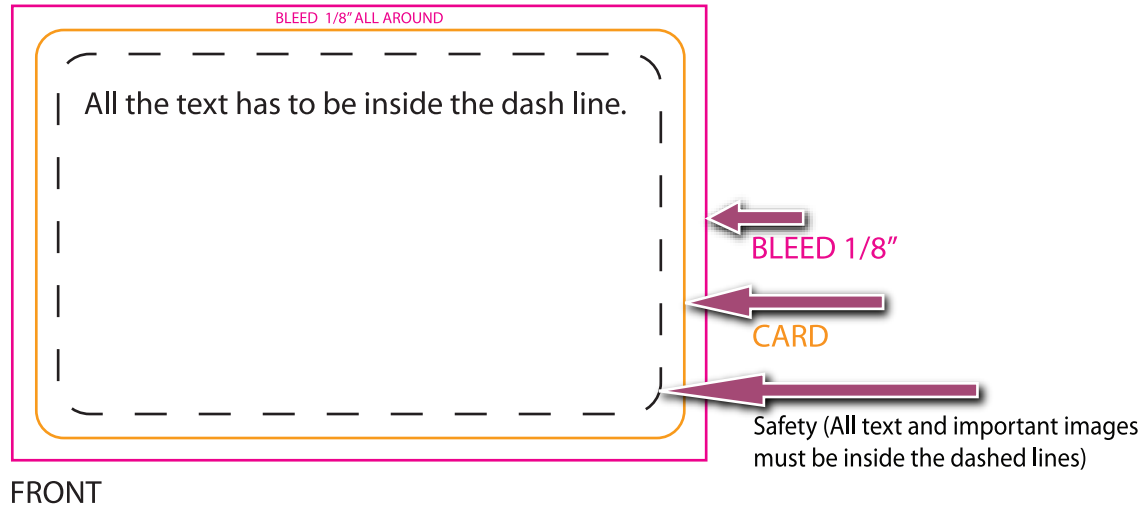

# Cr80 Credit Card Sized 3.375" x 2.125"

If a picture or colored area touch the edges of the card please extend them to form the bleed.

FRONT

Standard Cr80

BACK

1/2" Mag Stripe

BACK

5/16" Mag Stripe

BACK

Cr80 with Scratchoff

BACK

Cr80 with Luggage Tag Cutout

BACK